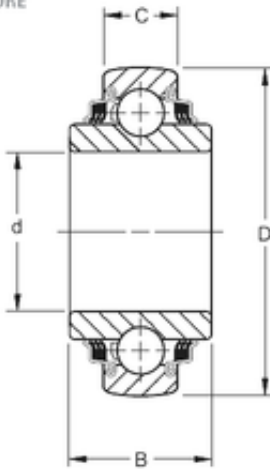

## 38,113 mm x 80 mm x 42,96 mm TIMKEN W208PPB23 Single Row Ball Bearings

Bearing No. W208PPB23

Size	38.113x80x42.96 mm
Bore Diameter	38,113 mm
Outer Diameter	80 mm
Width	42,96 mm
d	38,113 mm
D	80 mm
B	42,96 mm
C	30,18 mm
Weight	0,681 Kg
Basic dynamic load rating (C)	32 kN

W208PPB23 Bearing 2D drawings and 3D CAD models